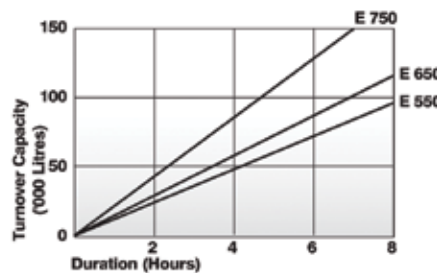

Available from: