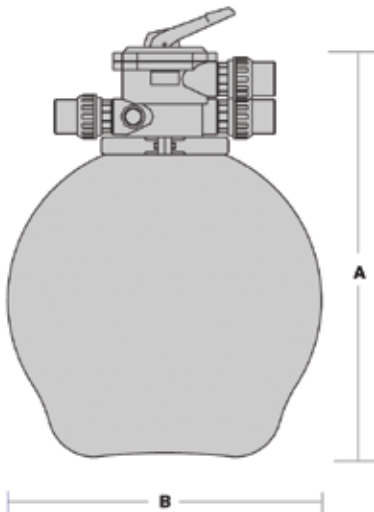

The 'E Series Filter' provides just the right level of performance for all pools and spas up to 90,000 litres of water. With a multi-port valve the 'E Series Filter' is easy to install and provides extremely low pressure drop so smaller pumps can operate at higher flow rates.

The advanced underdrain incorporates 12 laterals which efficiently cleans the filter bed and circulates the pool water in less time. This will save you water and money providing you with a superior pool filtration system.

Specifications:

Model	'A'mm	'B'mm
E 550	870	520
E 650	895	635
E 750	1020	755

Available from: