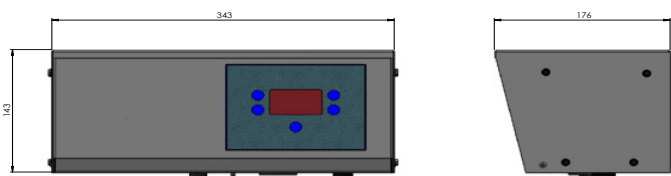

This legendary reliability has now been incorporated into a low cost, reverse polarity, self cleaning salt chlorinator – the E 25 Salt Chlorinator.

Using the same platform as the renowned VX, the E25 simplifies the operation and functionality to provide a low cost, low maintenance salt chlorinator suitable for most sized residential swimming pools.

Control

The E25 Salt Chlorinator eliminates the need for manual dosing with liquid or granular chlorine on a frequent and regular basis. Salt, when added to your pool in concentrations of around 0.5%, is converted into chlorine as it passes through the electrolytic cell and kills the contaminants within the pool to prevent bacteria and algae from forming.

Convenience

Manual dosing with liquid or granular chlorine can be haphazard and requires discipline to do on a daily basis. The E25 Salt Chlorinator continually generates chlorine while the filter pump is running at the level you require. Just set and forget.

Simplicity

The easy to use touch pad enables complete control of your filter pump and sanitizer. Simple to use, the E25 chlorinator allows you to select two timer periods each day to operate your pump and chlorine output levels from 1 to 8.