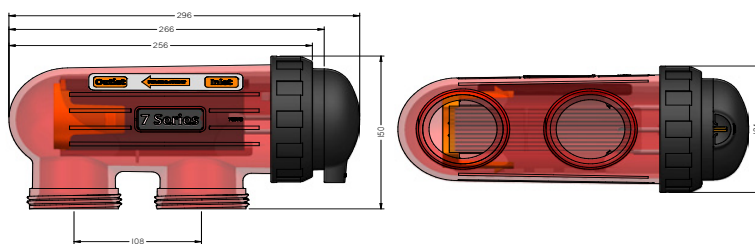

Warranty

The E25 Salt Chlorinator is covered by a 2 year in field warranty on both the controller and electrolytic cell.

To find out more visit astralpool.com.au